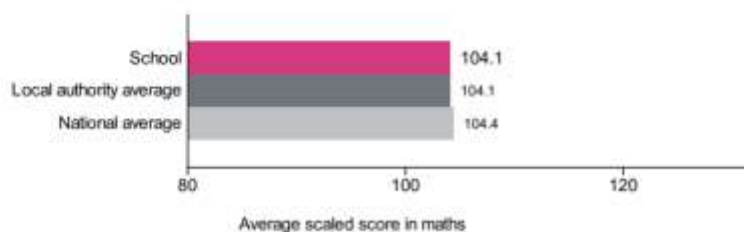

Number of pupils = 60

Average scaled score in:

Reading

Number of pupils = 60

Maths

Number of pupils = 60

KS2 2023/24: No progress measures

It will not be possible to calculate KS1-KS2 progress measures for academic years 2023/24 and 2024/25. This is because there is no KS1 baseline available to calculate primary progress measures for these years due to Covid-19 disruption.