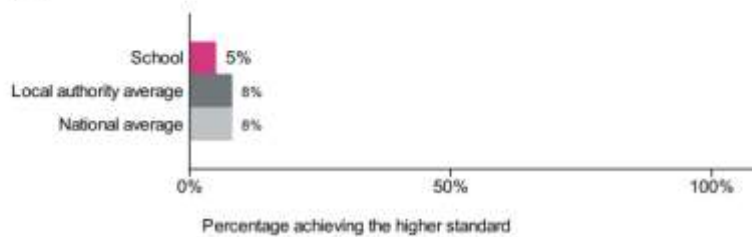

Average scaled score in:

Reading

Number of pupils = 60